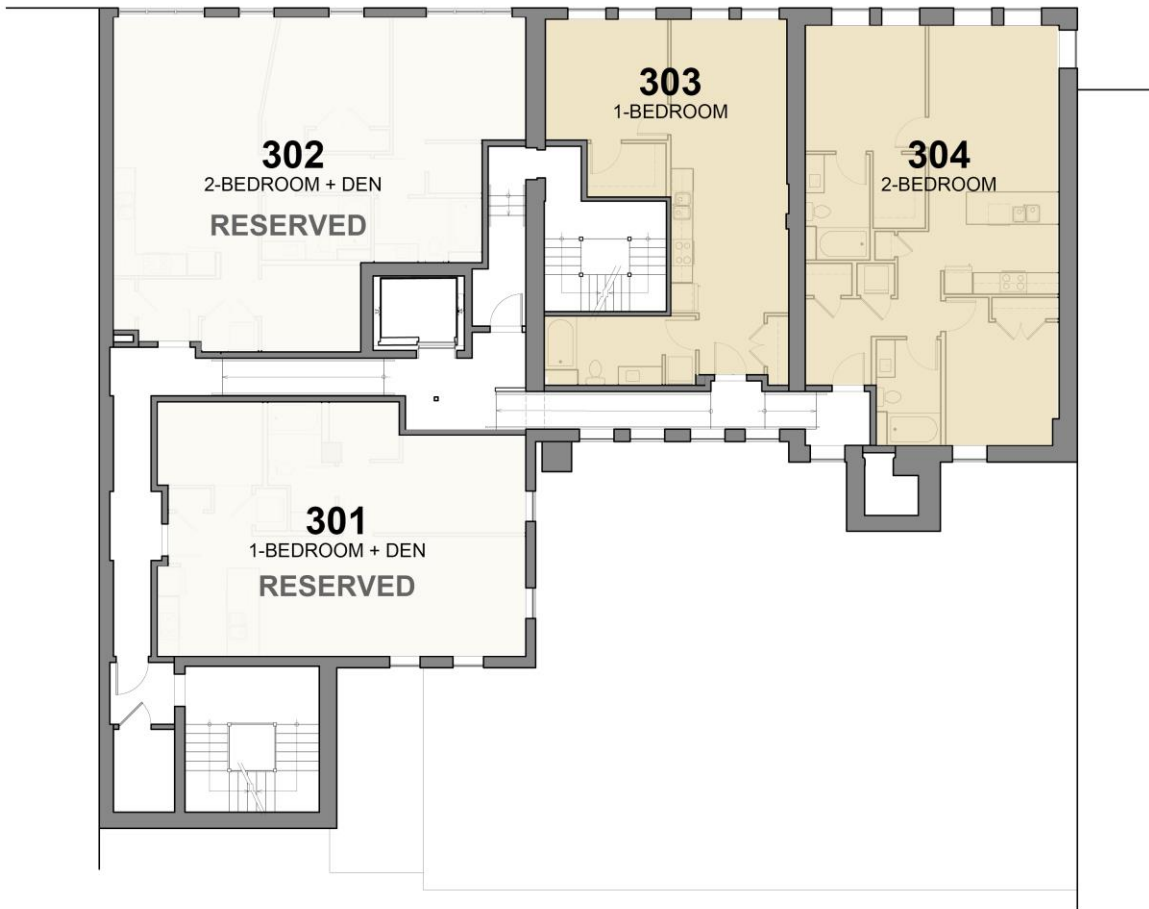

Taylor Park Residences

PRICES AND AVAILABILITY | Third Floor Residential Level

Updated: 9.27.18

*Rent includes trash, recycling and hot water. Highlighted apartments are leased.

UNIT	DESCRIPTION	RENT	AVAILABILITY
301	1 Bedroom plus Den / 1 Bath (855 SF)		Leased
302	2 Bedroom plus Den / 2 Bath (1,130 SF)		Leased
303	1 Bedroom / 1-Bath (718 SF)	\$1,350/Month	Available
304	2 Bedroom / 2 Bath (1,050 SF)	\$1,900/Month	Available

Taylor Park Residences

PRICES AND AVAILABILITY | Fourth Floor Residential Level

Updated: 9.27.18

*Rent includes trash, recycling and hot water. Highlighted apartments are leased.

UNIT	DESCRIPTION	RENT	AVAILABILITY
401	1 Bedroom plus Den / 1 Bath (855 SF)		Leased
402	2 Bedroom plus Den / 2 Bath (1,175 SF)		Leased
403	1 Bedroom / 1 Bath (600 SF)		Leased
404	2 Bedroom / 2 Bath (1,050 SF)	\$1,900/Month	Available