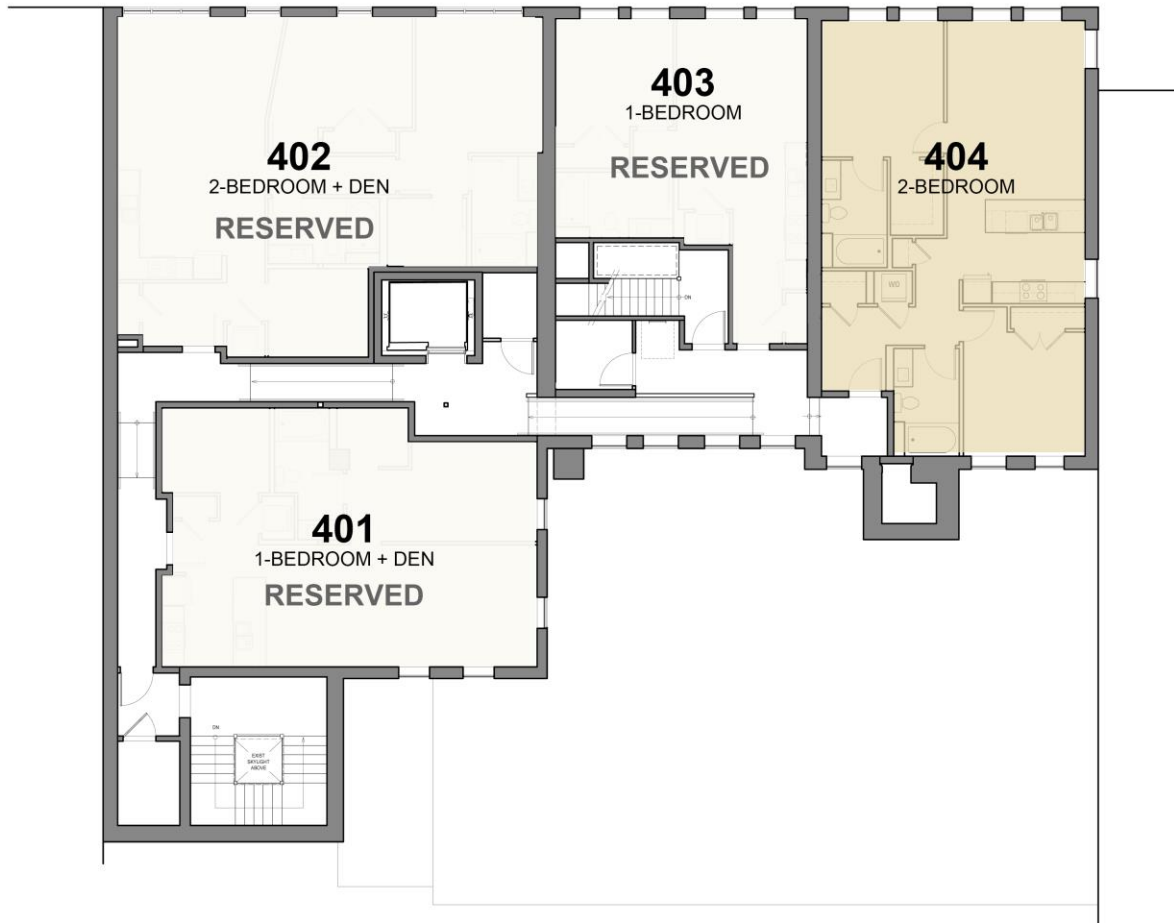

Taylor Park Residences

PRICES AND AVAILABILITY | Third Floor Residential Level

Updated: 9.27.18

*Rent includes trash, recycling and hot water. Highlighted apartments are leased.

UNIT	DESCRIPTION	RENT	AVAILABILITY
301	1 Bedroom plus Den / 1 Bath (855 SF)		Leased
302	2 Bedroom plus Den / 2 Bath (1,130 SF)		Leased
303	1 Bedroom / 1-Bath (718 SF)	\$1,350/Month	Available
304	2 Bedroom / 2 Bath (1,050 SF)	\$1,900/Month	Available

Taylor Park Residences

PRICES AND AVAILABILITY | Fourth Floor Residential Level

Updated: 9.27.18

*Rent includes trash, recycling and hot water. Highlighted apartments are leased.

UNIT	DESCRIPTION	RENT	AVAILABILITY
401	1 Bedroom plus Den / 1 Bath (855 SF)		Leased
402	2 Bedroom plus Den / 2 Bath (1,175 SF)		Leased
403	1 Bedroom / 1 Bath (600 SF)		Leased
404	2 Bedroom / 2 Bath (1,050 SF)	\$1,900/Month	Available